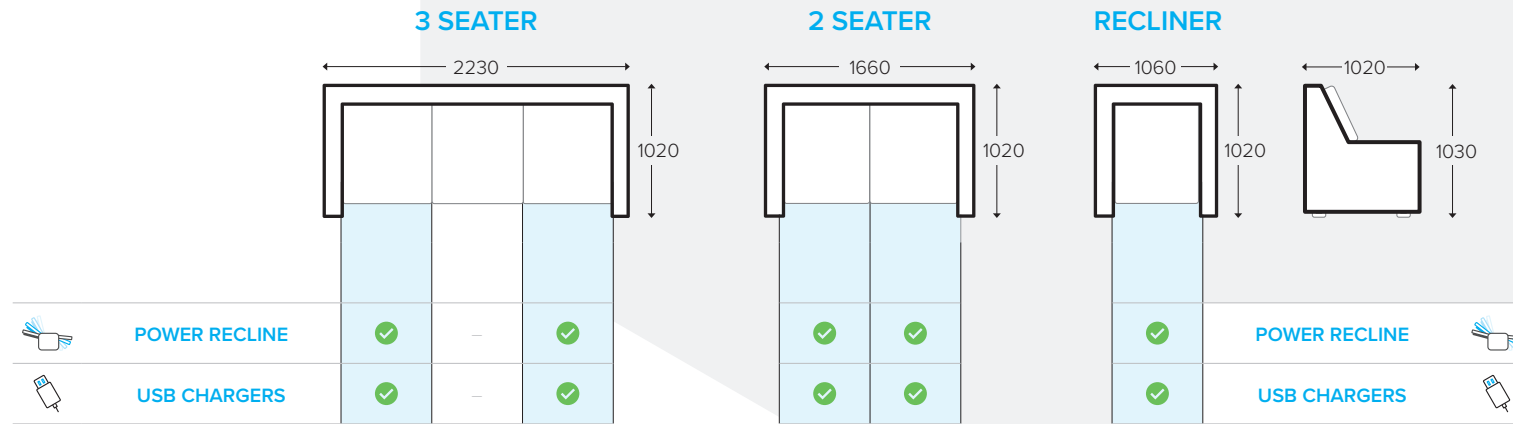

MEASUREMENTS & ELECTRIC FEATURES

Scan QR code to download
this document (.PDF file)