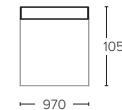

MEASUREMENTS

4 SEATER + OTTOMAN

CHAIR

Scan QR code to download
this document (.PDF file)