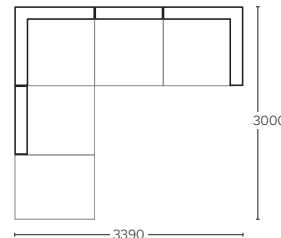

MEASUREMENTS

4 SEATER + OTTOMAN

CHAIR

Scan QR code to download
this document (.PDF file)