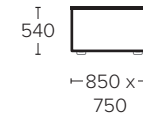

MEASUREMENTS

3 SEATER

2 SEATER

OTTOMAN

Scan QR code to download
this document (.PDF file)